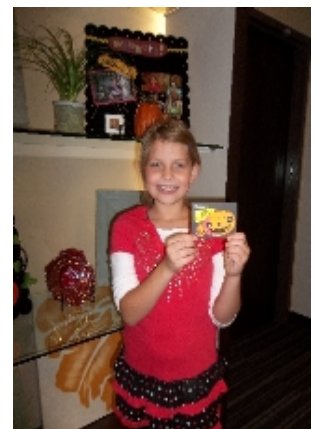

Happy Thanksgiving

Roth Orthodontics is opening in OP!

We are excited to announce that our new

Congratulations to Whitney & Julia!

They each won a \$50 gift card to Target for coloring those awesome

Overland Park office opens this month!